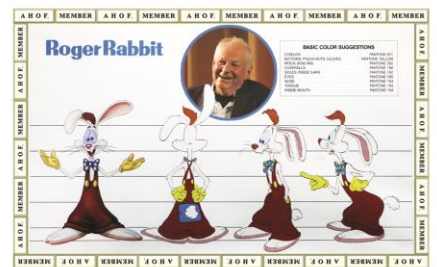

Who Framed Roger Rabbit
Richard Edmund Williams