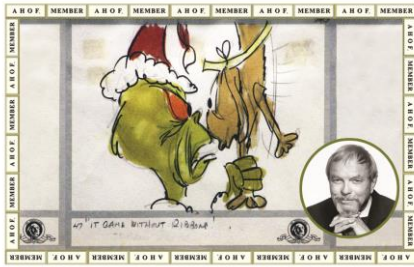

Membership Card Designs (Choose and Circle One):

How the Grinch Stole Christmas
Charles Martin "Chuck" Jones